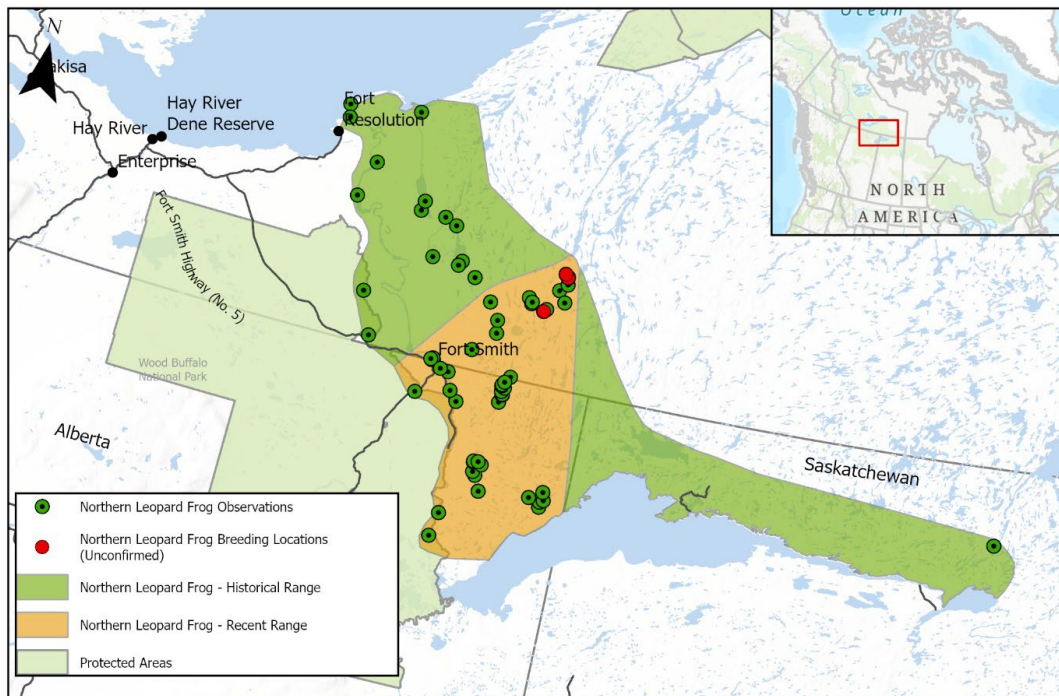

### THREATS

- How sensitive are these species to natural or human-caused threats?
- What specific threats are known to impact these species in the NWT?
- How concerned are people about these threats?

### RELATIONSHIPS

- Have changes to these species or their habitat affected your traditional ways of life?
- Have cultural connections to these species changed? If so, how?
- Are you or people in your community concerned about the future of these species in the NWT? Why or why not?

Current known ranges in the Northwest Territories and approximate breeding locations of **Canadian toad** (top left), **western toad** (top right) and **northern leopard frog** (bottom left)

Canadian toad - K. Kendall

Western toad - B. Brunen

Maps from **Draft Multi-Species Status Report for Canadian Toad (*Anaxyrus hemiophrys*), Western Toad (*Anaxyrus boreas*) and Northern Leopard Frog (*Lithobates pipiens*) in the Northwest Territories** - courtesy N. Wilson, ECC-GNWT.