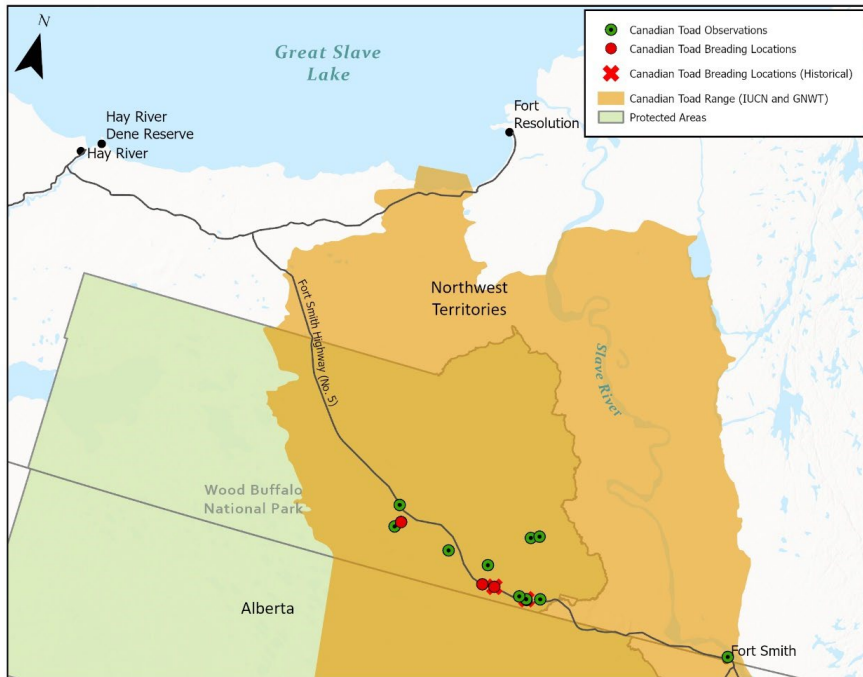

### THREATS

- How sensitive are these species to natural or human-caused threats?
- What specific threats are known to impact these species in the NWT?
- How concerned are people about these threats?

Current known ranges in the Northwest Territories and approximate breeding locations of **Canadian toad** (top left), **western toad** (top right) and **northern leopard frog** (bottom left)

Canadian toad - K. Kendall